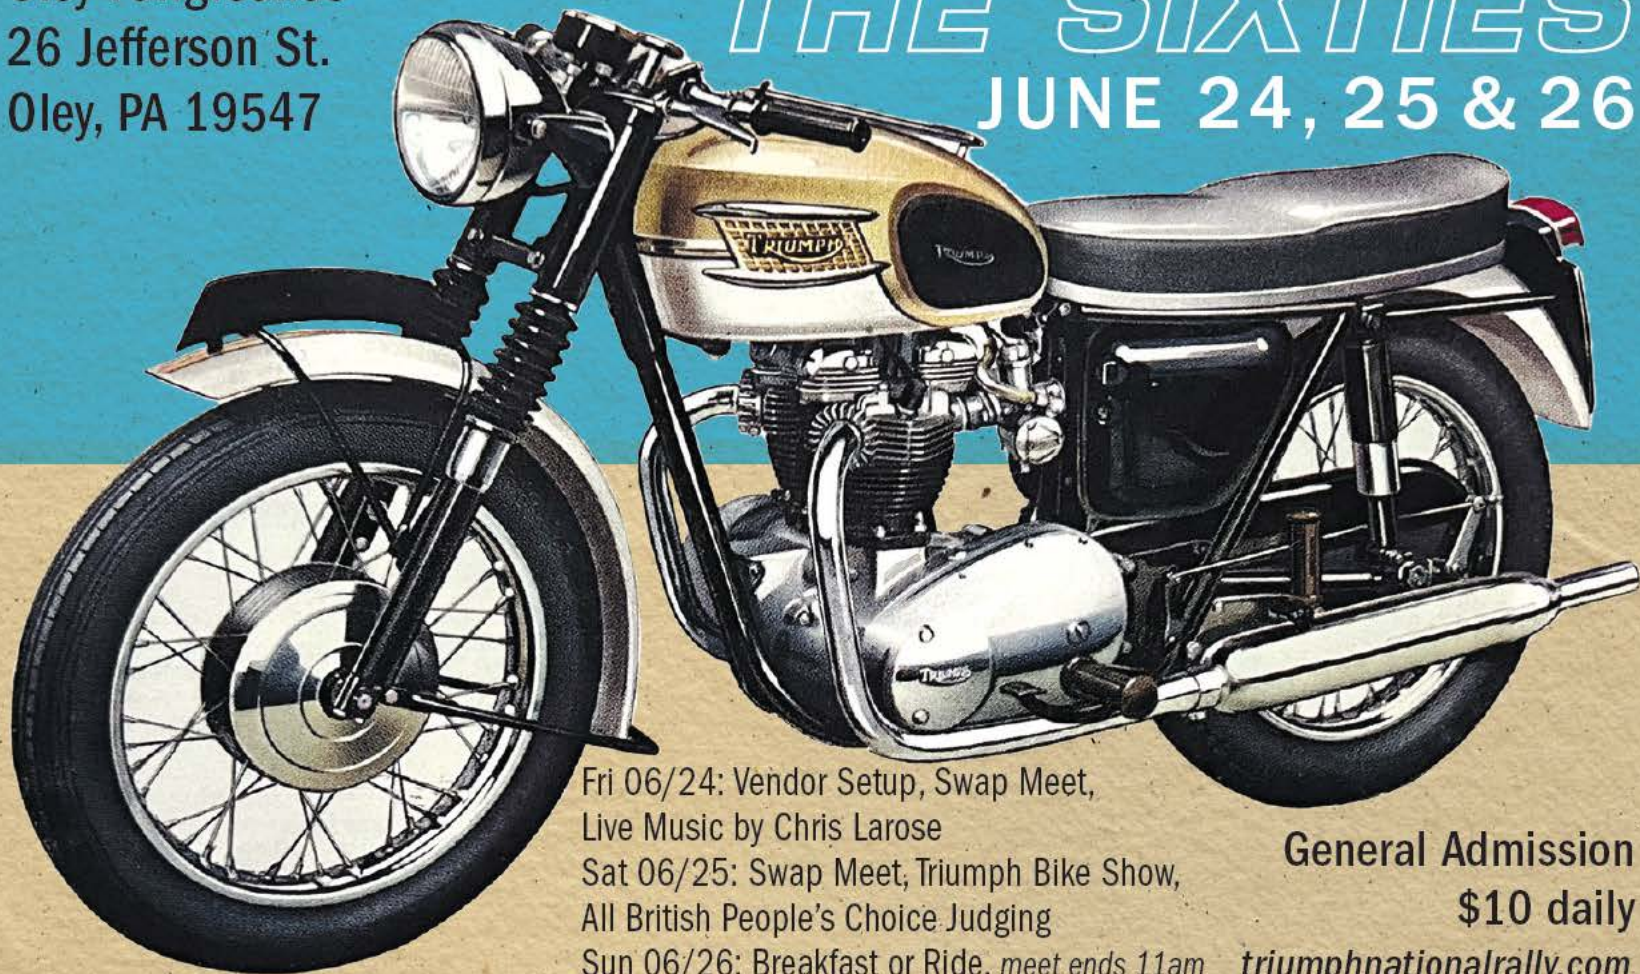

TRIUMPH

Twenty-Eighth Annual

NATIONAL RALLY 2022

Oley Fairgrounds
26 Jefferson St.
Oley, PA 19547

THE SIXTIES

JUNE 24, 25 & 26

Fri 06/24: Vendor Setup, Swap Meet,
Live Music by Chris Larose
Sat 06/25: Swap Meet, Triumph Bike Show,
All British People's Choice Judging
Sun 06/26: Breakfast or Ride, *meet ends 11am*

General Admission
\$10 daily

triumphnationalrally.com

Twenty-Eighth Annual

TRIUMPH

NATIONAL RALLY

JUNE 24, 25 & 26, 2022

Oley Fairgrounds
26 Jefferson St. · Oley, PA 19547

THE SIXTIES

EVENTS INCLUDE:

- Swap Meet/Auto Jumble
- People's Choice Bike Show
- Technical Workshop
- BRITISH Concours d'Elegance Bike Show
- Restaurant on grounds GREAT FOOD!
- Campground & hot showers
- Sunday Morning Breakfast or Ride, Meet ends 11am